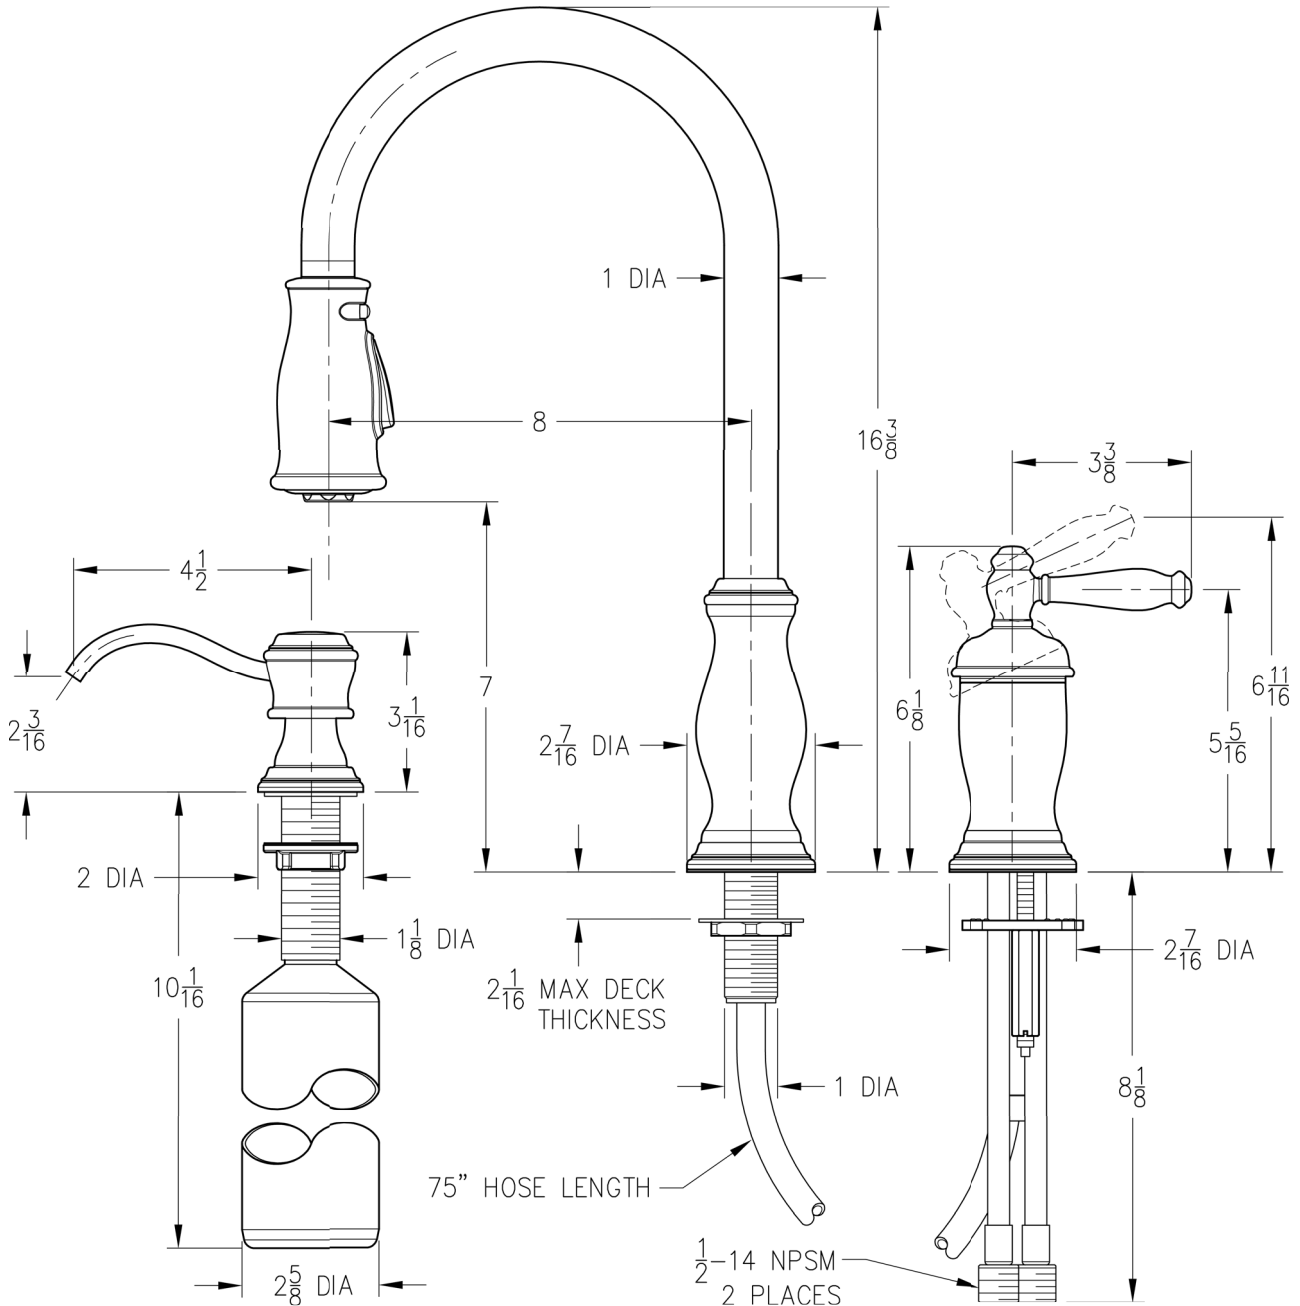

# INSTALLATION DIMENSIONS

## 526 Series

HANOVER

Pull-Out Kitchen Faucet

### Critical Dimensions:

Minimum Hole Size	1 1/2 Dia Thru Hole 3 Places
-------------------	------------------------------

Dimensions are in Inches

1-800-PFAUCET www.pricepfister.com  
19701 DaVinci, Lake Forest, CA 92610  
09/19/06